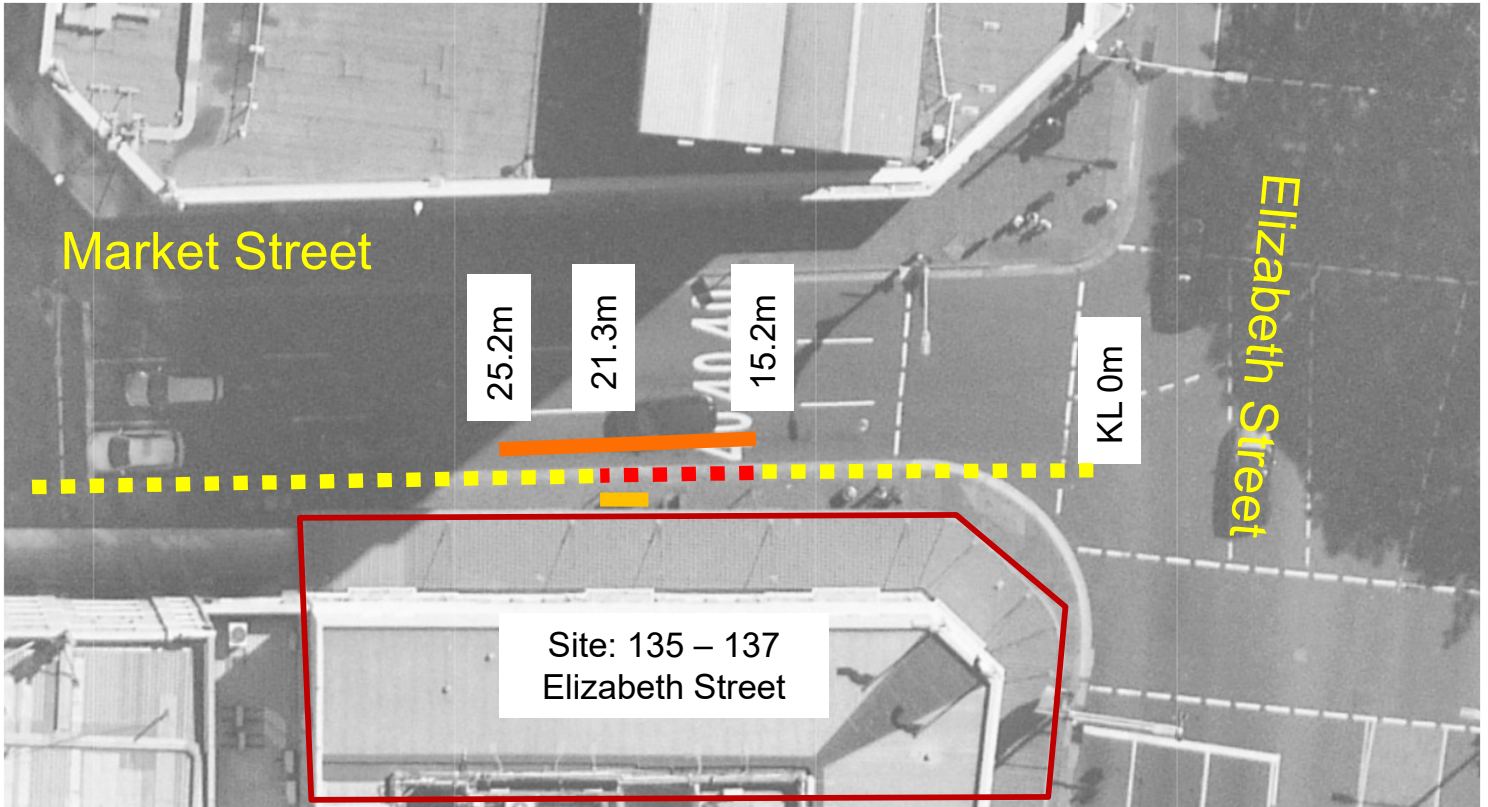

Market Street, Sydney Proposed Works Zone

Existing

- ■ ■ No Stopping
- ■ ■ No Stopping 6am-10am
3pm-8pm Aust Post
Vehicles Excepted
- Mailbox

Proposed

- Works Zone 10am-3pm Mon-Fri
7am-5pm Sat
- No Stopping All Other Times
Aust Post Vehicles Excepted
3 Mins Limit